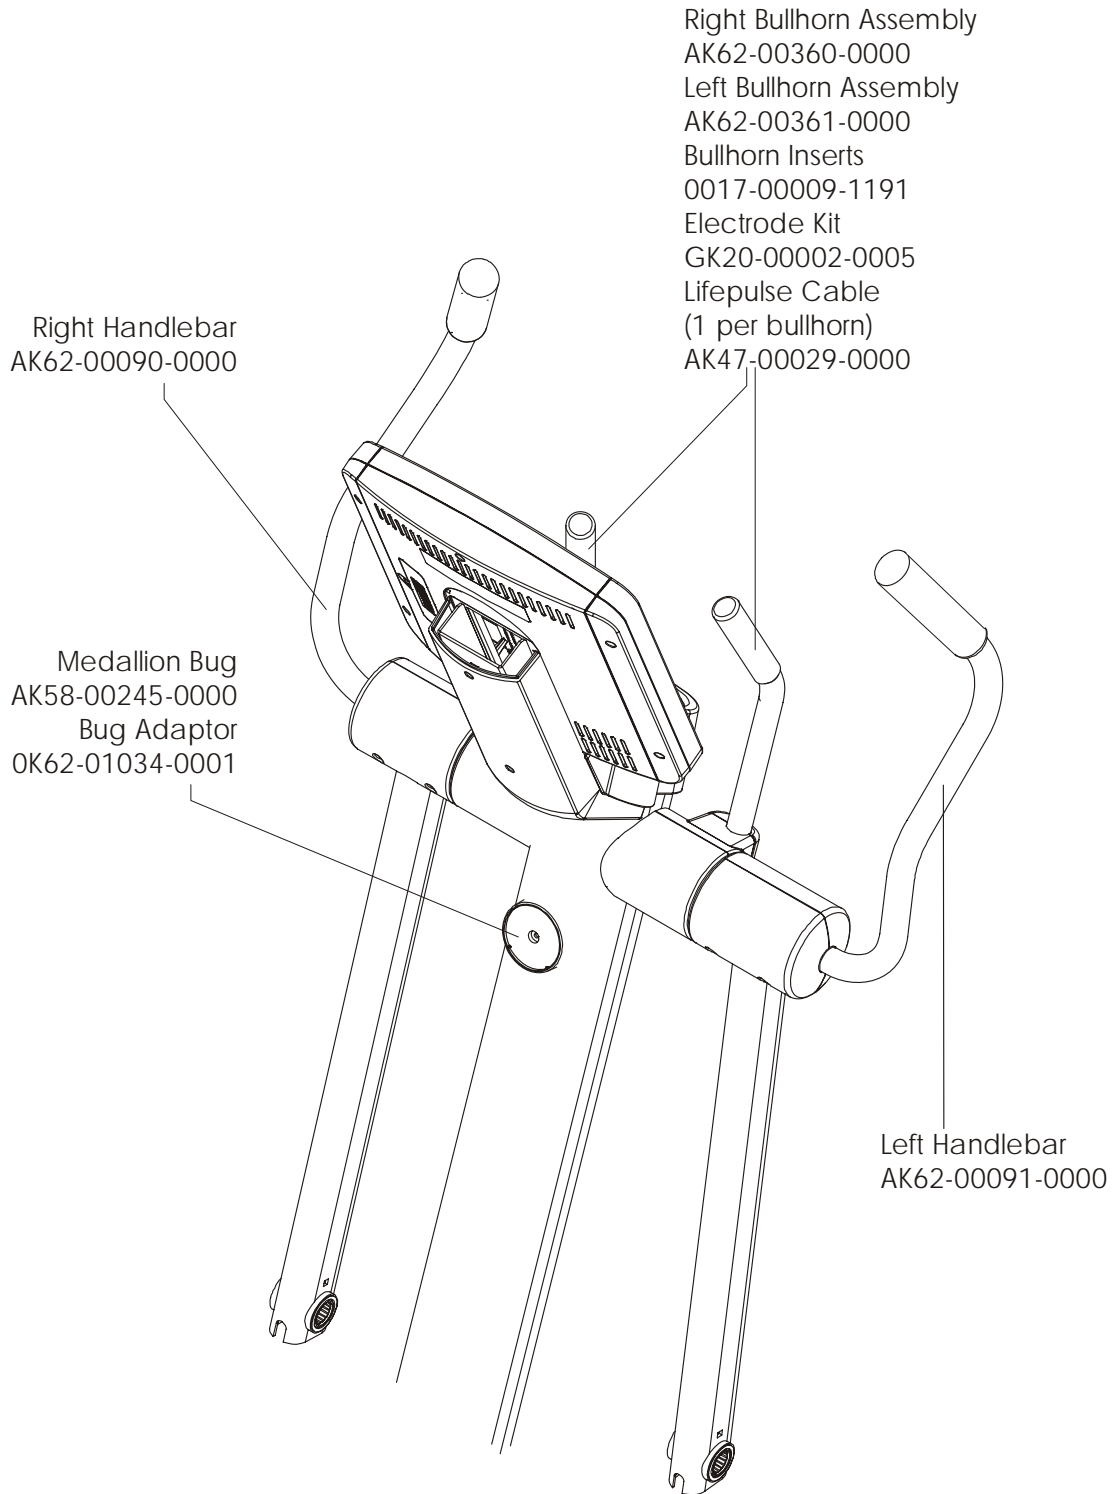

	Page
CONSOLE SUPPORT & DEADSHAFT COVERS	4
HANDLEBARS AND BULLHORNS	5
CONSOLE AND RELATED COMPONENTS.....	6
UPPER FRAME HARDWARE	7
ROCKER ARMS AND PEDAL LEVERS	8
CRANK COVER AND LOWER CAPS.....	9
LOWER FRAME SHROUDS AND HARDWARE.....	10
PEDAL LEVER COMPONENTS.....	11
PCB, BATTERY, REED SWITCH & BRACKET	12
BEARING-INSERT ASSEMBLY	13
CRANK ARM PULLEY ASSEMBLY.....	14
DRIVE MODULE	15
DRIVE MODULE HARDWARE.....	16
CABLES.....	17

Note: The 93X has both Life Pulse sensors and Telemetry for reading Heart Rate and is pre-wired for attachable LCD TV's.

Console Support
MAK62-00123-0000
Console Support Cap
0K62-01030-0000
Console Support
Shroud
0K62-01023-0000

Right Bullhorn Cover
0K62-01007-0001
Left Bullhorn Cover
0K62-01008-0001

Right Inside
Deadshaft Cover
0K62-01010-0000
Left Inside
Deadshaft Cover
0K62-01011-0000
2-Front Inside
Deadshaft Cover
0K62-01009-0000

Outside Front
Deadshaft Cover (2)
0K62-01013-0000
Outside Rear
Deadshaft Cover (2)
0K62-01012-0000

CONSOLE	OVERLAY/BEZEL/SWITCH	LANGUAGE
AK62-00365-0001	AK62-00190-0001	Eng/Eng
AK62-00365-0002	AK62-00190-0001	Eng+Met
AK62-00365-0003	AK62-00190-0003	Ger/Met
AK62-00365-0004	AK62-00190-0004	Spn/Met
AK62-00365-0006	AK62-00190-0006	Jap/Met
AK62-00365-0007	AK62-00190-0007	Frn/Met
AK62-00365-0008	AK62-00190-0008	Ital/Met
AK62-00365-0009	AK62-00190-0009	Dut/Met
AK62-00365-0010	AK62-00190-0010	Port/Met
AK62-00365-0014	AK62-00190-0001	Turk/Met